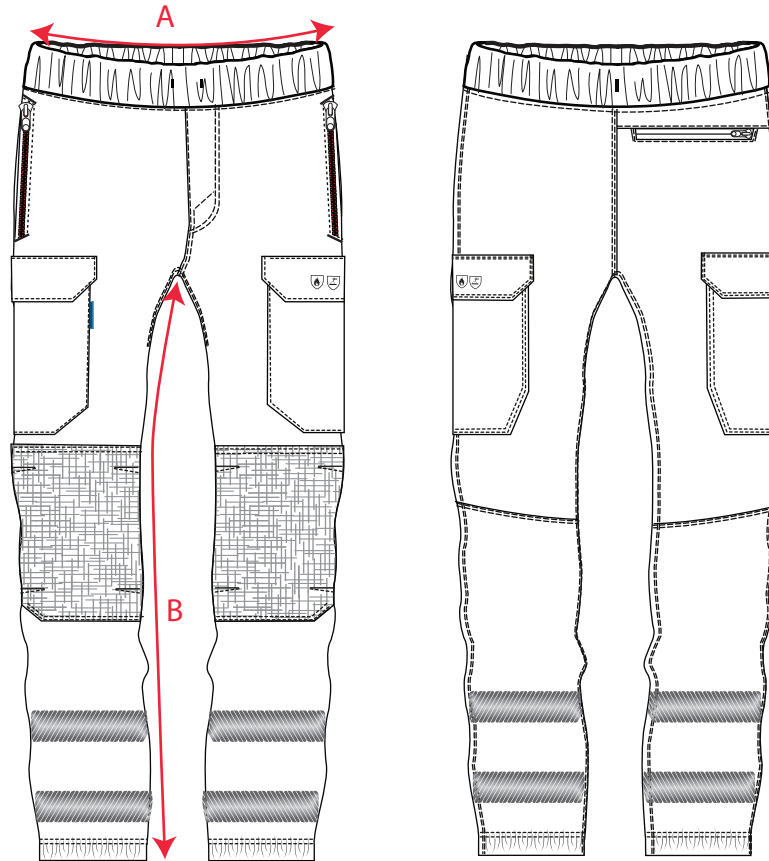

STYLE NO: FR438

DESCRIPTION: PW3 Modafume HVO Class 1 FR Jogger

Descriptions [CM]		XXS	XS	S	M	L	XL	XXL	3XL
Waist relaxed	A	56.00	64.00	76.00	84.00	92.00	84.00	112.00	120.00
Inside leg length	B	76.00	76.00	76.00	76.00	76.00	76.00	76.00	76.00