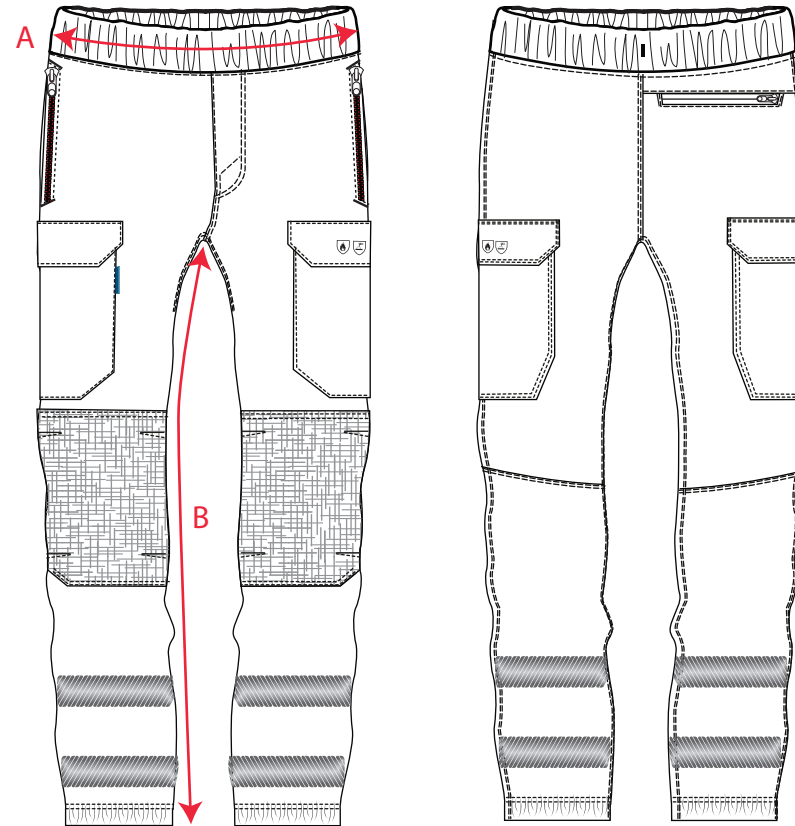

STYLE NO: FR433

DESCRIPTION: PW3 Modaflame Hi-Vis Class 1 FR Jogger

Descriptions [CM]		XXS	XS	S	M	L	XL	XXL	3XL
Waist relaxed	A	56.00	64.00	76.00	84.00	92.00	84.00	112.00	120.00
Inside leg length	B	76.00	76.00	76.00	76.00	76.00	76.00	76.00	76.00